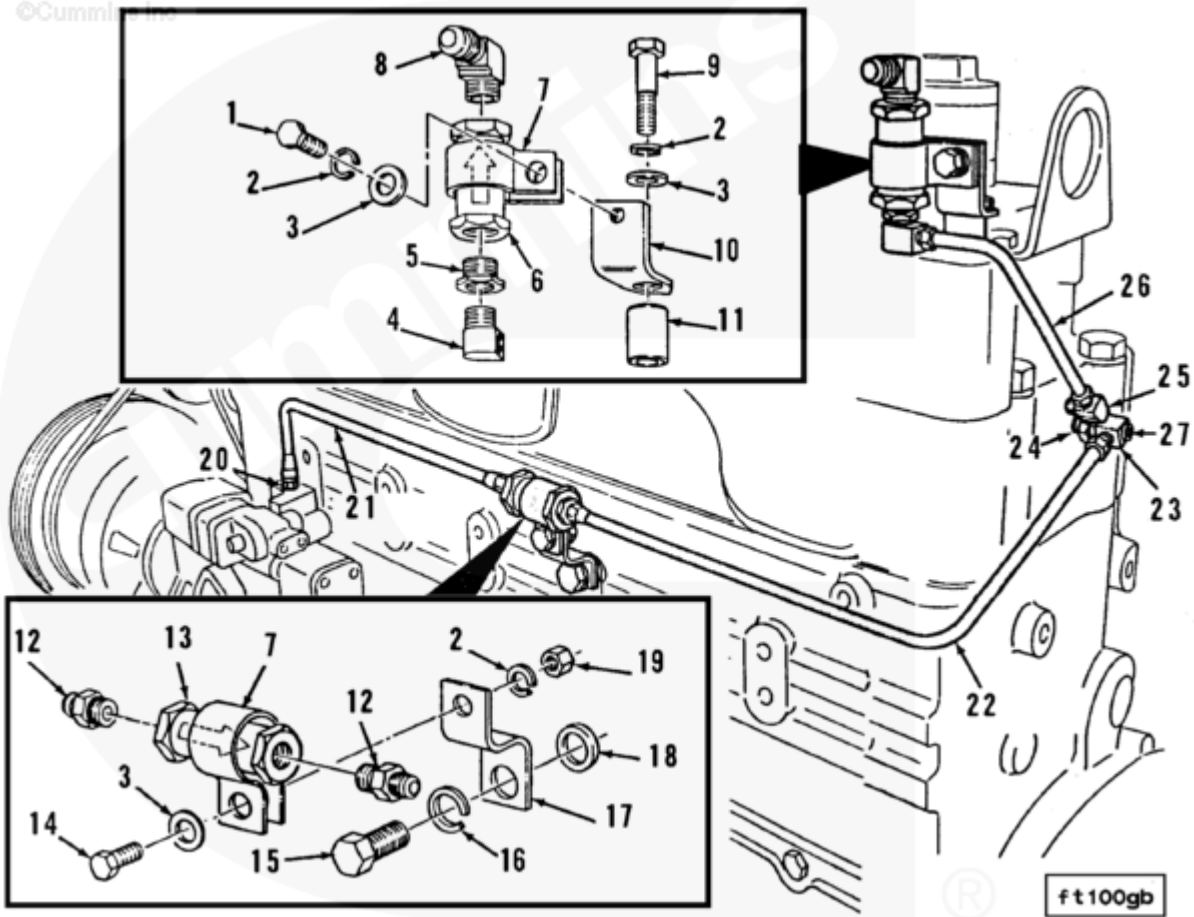

Parts Catalog - Option Detail

Electronic Parts Catalog - Option Detail				
Option	Group	Graphic	Film Card	Date
FT10041	06.03	ft100gb	F	15-JAN-95
Engines	NH/NT 855, NT495, NT743, NTA855 N106